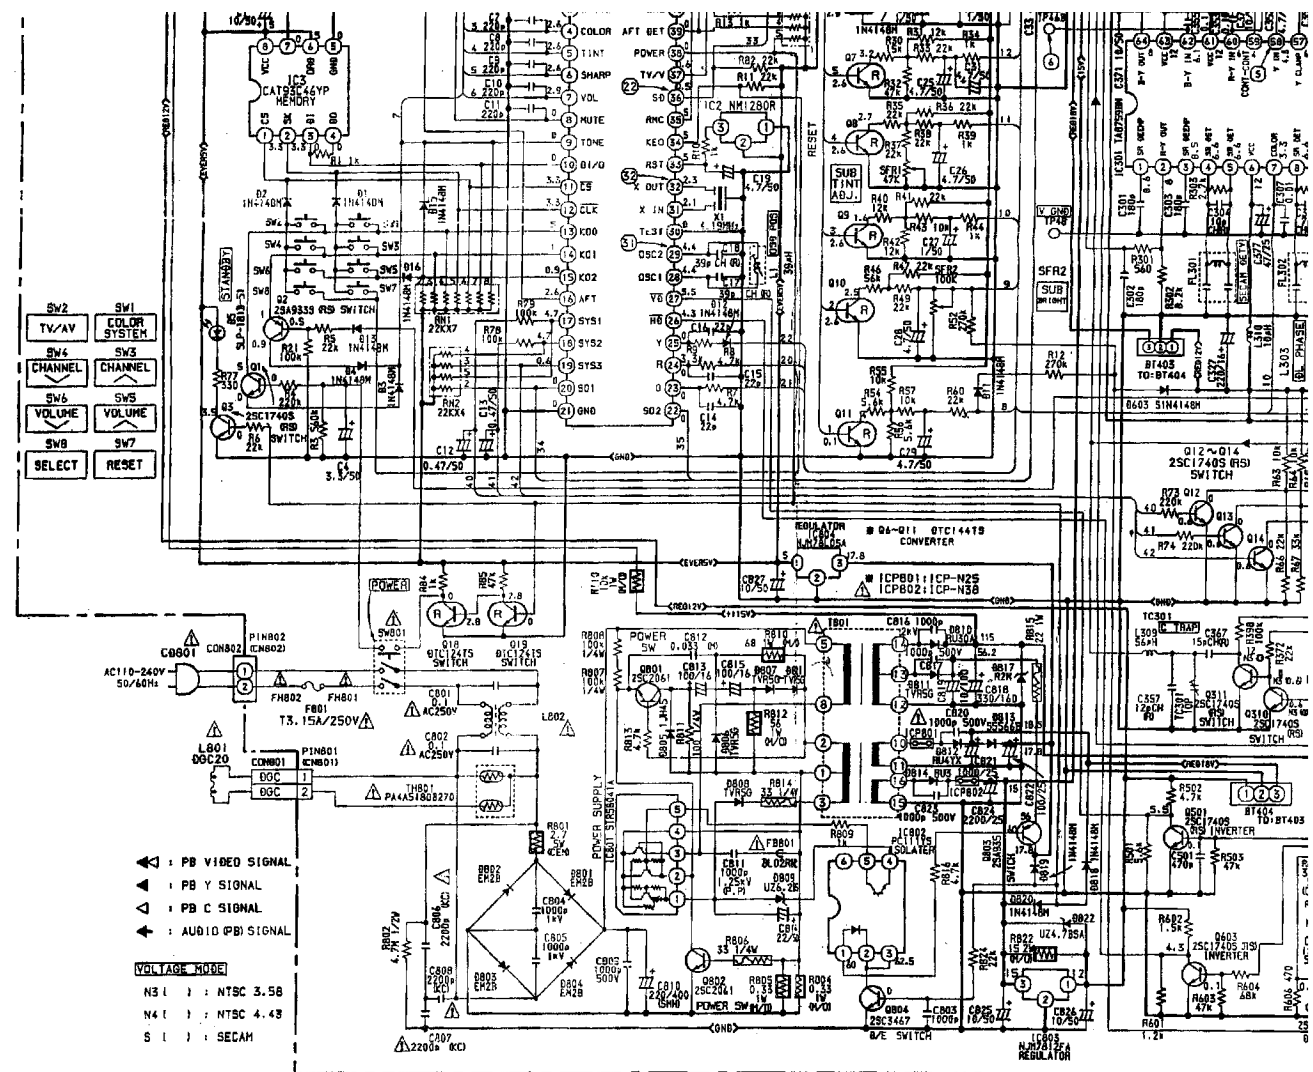

NK C.B.

ANGRE  
C.R.T. A48KUV220 X30

HP51171-01-050

- ▲ : PB VIDED SIGNAL
- ▲ : PB Y SIGNAL
- ▲ : PB C SIGNAL
- ▲ : AUDIO I (PB) SIGNAL

**VOLTAGE MODE**

N3 ( ) : NTSC 3.58  
 N4 ( ) : NTSC 4.43  
 S ( ) : SECAM

1.2V  
 REGULATOR

\*
 

C407	C554	V551
KERJ 2200P	180P	CRT. A48KV220X30
KERJ3 1500P	150P	CRT. 51G0B95XTC101