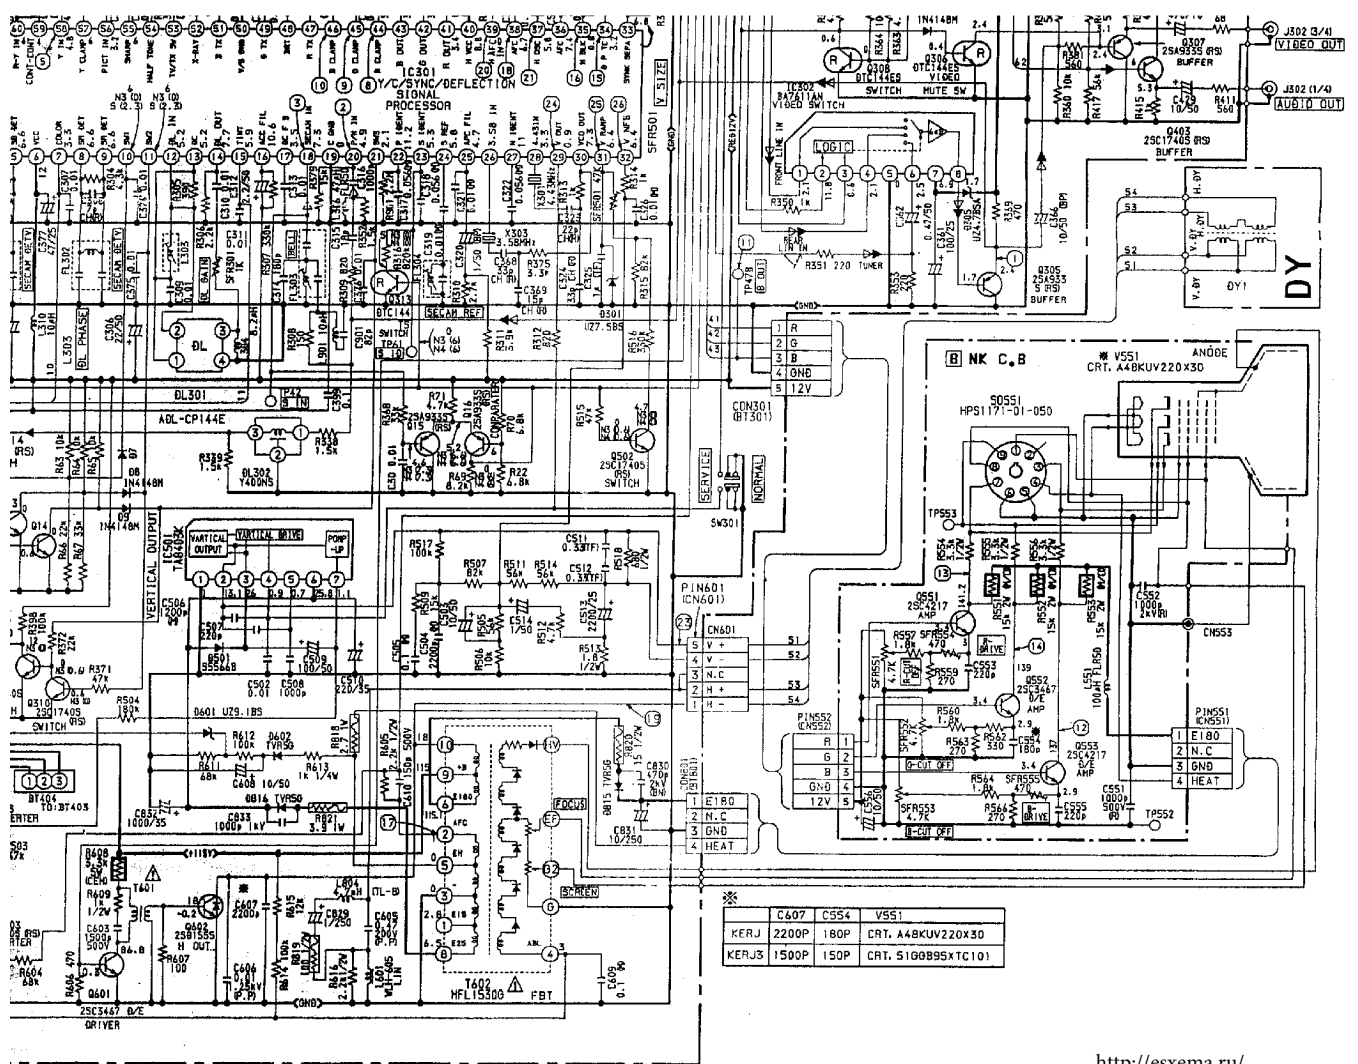

NK C.B.

ANGRE  
C.R.T. A48KUV220 X30

HP51171-01-050

- ▲ : PB VIDED SIGNAL
- ▲ : PB Y SIGNAL
- ▲ : PB C SIGNAL
- ▲ : AUDIO I (PB) SIGNAL

**VOLTAGE MODE**

N3 ( ) : NTSC 3.58  
 N4 ( ) : NTSC 4.43  
 S ( ) : SECAM

1.2V  
 REGULATOR

\*
 

C407	C554	V551
KERJ 2200P	180P	CRT. A48KV220X30
KERJ3 1500P	150P	CRT. 51G0B95XTC101